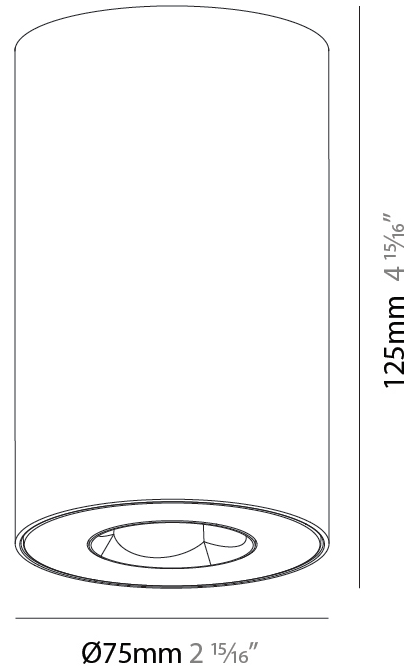

GENERAL

Series: Oiko Pro Round
Brand: Prolicht
Division: Architectural
Mounting Type: Surface
Mounting Location: Ceiling
Subcategory: Downlight

PHYSICAL

Shape: Cylinder
Diameter (mm): 75
Diameter (in): 2 ¹⁵/₁₆
Height (mm): 125
Height (in): 4 ¹⁵/₁₆
Light Distribution: Direct
Weight (kg): 0.452
Fixture Finish: SSR / BKV / CWI / CRY / HAB / UFT / ITA / RUA / FTG / MYG / LOD / PUS / FRO / FUP / KIA / POP / BLS / SPG / MEY / GOH / GUM / CHC / COM / ABZ / JAG / OBR / MOS / ROR
Fixture Material: Metal

ELECTRICAL

Lamp Type: LED (Zhaga Standard)
Input Wattage (W): 13
Total Output Wattage (W): 11.8
Dimming: Tri-Mode (Non-Dimming and Phase Dimming (120Vac only) and 0-10V Dimming)
Driver Included: Yes
Driver Location: Integrated
Driver Type: Constant Current - Universal
Driver Class: Class 2
Input Voltage (V): 120 - 277
Constant Current (MA): 350
Upon Request: Remote: 0-10Vdc dimming / Phase dimming 120Vac / Non-dimming 120/277Vac (No Cover Plate)

LED

Color Temperature (°K): 2700 / 3000 / 3500 / 4000
Max. Delivered Lumen (lm): 1218 / 1214 / 1272 / 1283
Nominal Lumen (lm): 1473 / 1468 / 1538 / 1552
CRI: >90 CRI
Lamp Life (hrs): 50000

OPTICAL

Reflector°: 34
Adjustability: Fixed

RATINGS AND CERTIFICATIONS

Certified By: Certified for North American Standards
IP rating: IP20

PROJECT
TYPE
SPECIFIER
QUANTITY
DATE