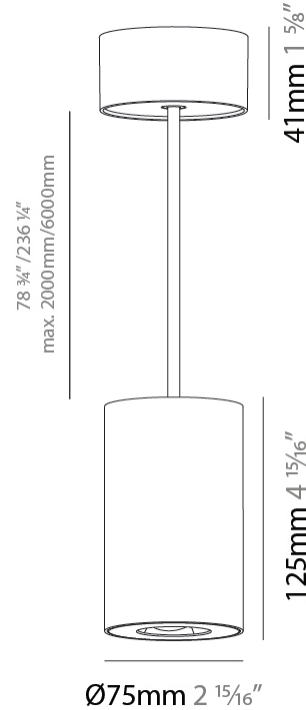

GENERAL

Series: Oiko Pro Round
Brand: Prolicht
Division: Architectural
Mounting Type: Suspension
Mounting Location: Ceiling
Subcategory: Pendant

PHYSICAL

Shape: Cylinder
Diameter (mm): 75
Diameter (in): 2 ¹⁵/₁₆
Height (mm): 125
Height (in): 4 ¹⁵/₁₆
Light Distribution: Direct
Weight (kg): 0.769
Fixture Finish: SSR / BKV / CWI / CRY / HAB / UFT / ITA / RUA / FTG / MYG / LOD / PUS / FRO / FUP / KIA / POP / BLS / SPG / MEY / GOH / GUM / CHC / COM / ABZ / JAG / OBR / MOS / ROR
Fixture Material: Metal
Cable Details: 2,000mm / 6,000mm Cable - Options : Transparent, Black, White, Red, Orange

ELECTRICAL

Lamp Type: LED (Zhaga Standard)
Input Wattage (W): 12.9
Dimming: Tri-Mode (Non-Dimming and Phase Dimming (120Vac only) and 0-10V Dimming)
Driver Included: No
Driver Location: Remote
Driver Type: Constant Current - Universal
Driver Class: Class 2
Input Voltage (V): 120 - 277
Constant Current (MA): 350

LED

Color Temperature (°K): 2700 / 3000 / 3500 / 4000
Max. Delivered Lumen (lm): 1218 / 1214 / 1272 / 1283
Nominal Lumen (lm): 1473 / 1468 / 1538 / 1552
CRI: >90 CRI
Lamp Life (hrs): 50000

OPTICAL

Reflector°: 34
Adjustability: Fixed

RATINGS AND CERTIFICATIONS

Certified By: Certified for North American Standards
IP rating: IP20

PROJECT
TYPE
SPECIFIER
QUANTITY
DATE